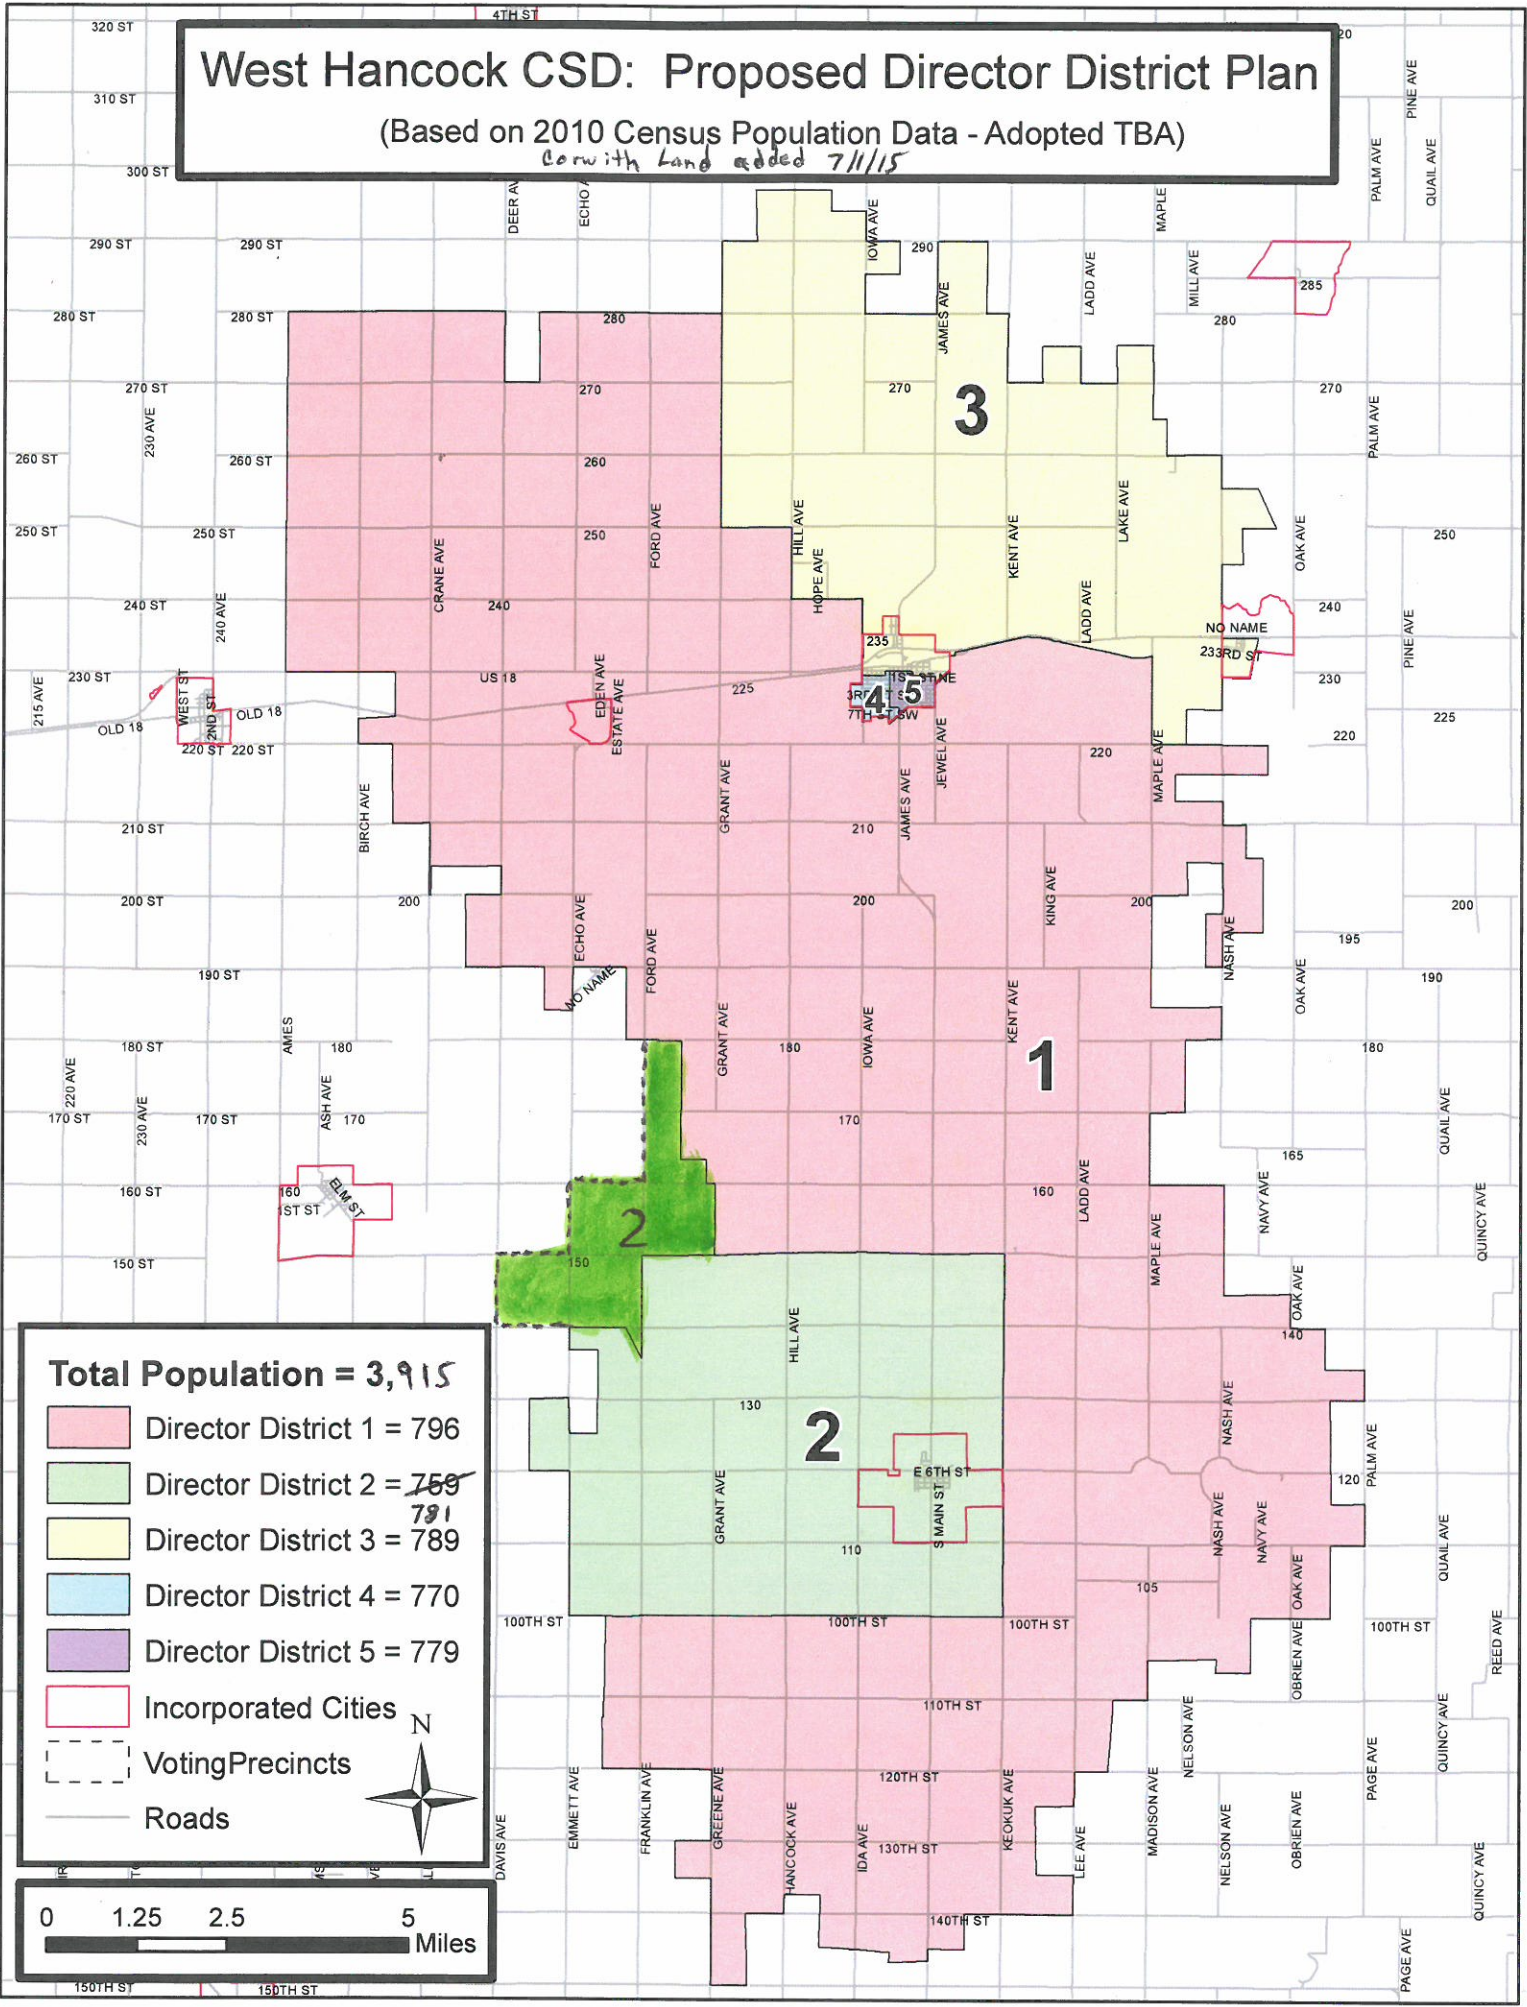

West Hancock CSD: Proposed Director District Plan

(Based on 2010 Census Population Data - Adopted TBA)

Corwith Land added 7/1/15

Total Population = 3,915

- Director District 1 = 796
- Director District 2 = ~~759~~
791
- Director District 3 = 789
- Director District 4 = 770
- Director District 5 = 779

Incorporated Cities

Voting Precincts

Roads